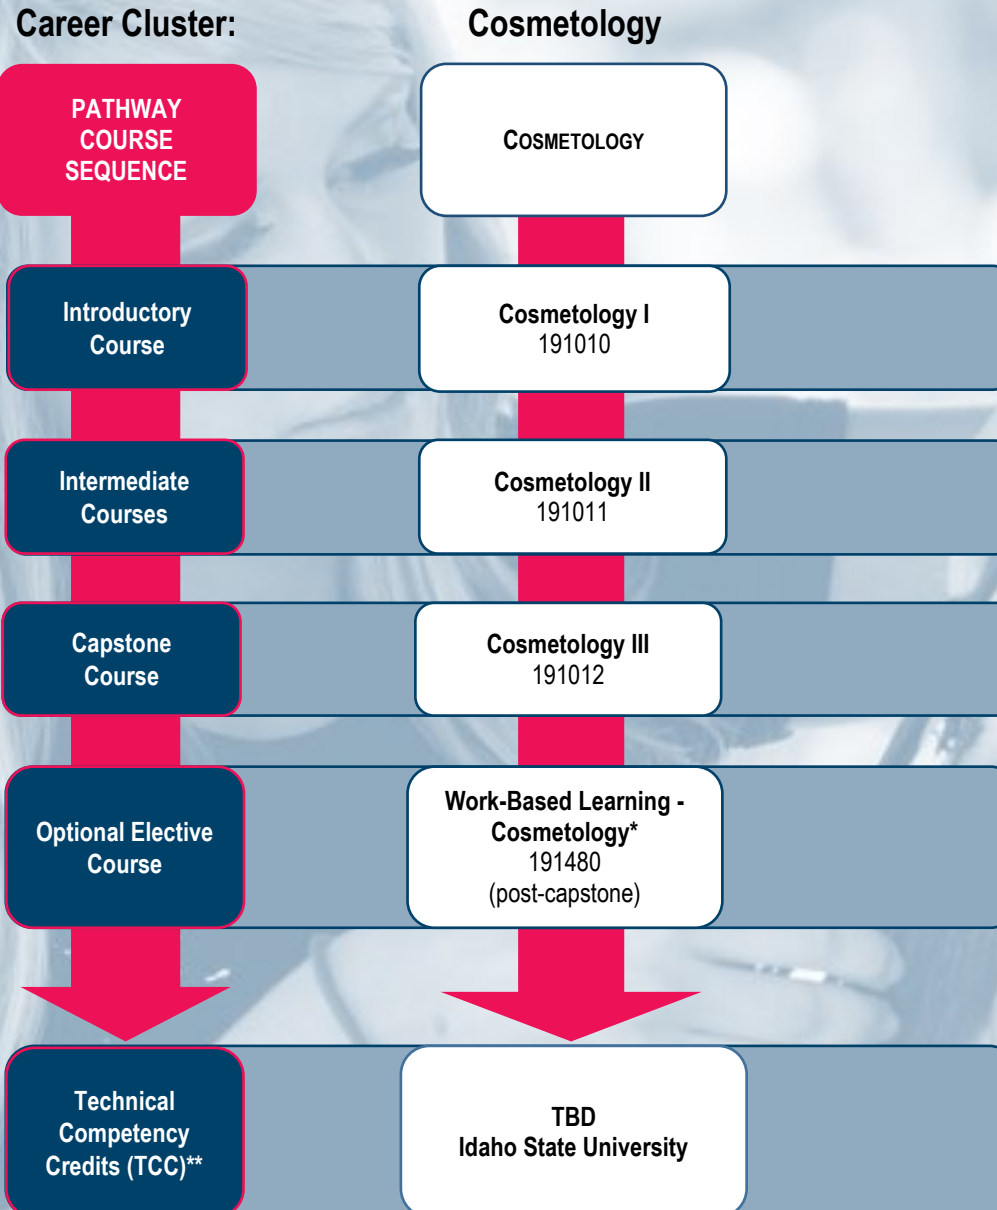

Idaho Family and Consumer Sciences and Human Services Education 2021-2022 Cosmetology Pathway Sequence

A CTE program should include a minimum of three sequential semesters (career technical schools must include a minimum of five semesters) that culminate in the required capstone course.

*Work-Based Learning (WBL) courses have been established for each CTE Pathway. These work-based learning opportunities are optional, and students may enroll in them during the same term as the capstone course, or in a term following the capstone course.