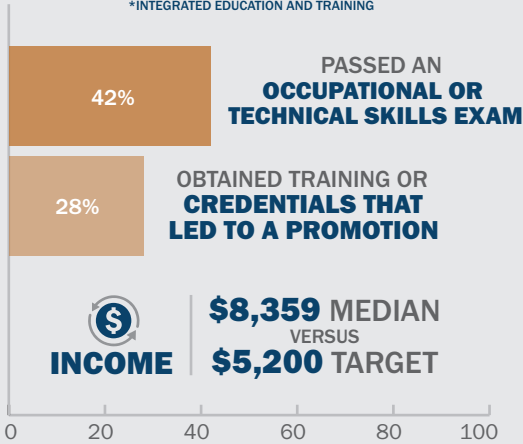

# Adult Education

AE collaborates with employers, workforce training and CTE to prepare students for in-demand career pathways. AE provides several services to the six technical colleges and the Idaho Department of Correction.

## IET\* PARTICIPANTS

\*INTEGRATED EDUCATION AND TRAINING

## NUMBER OF CLIENTS SERVED