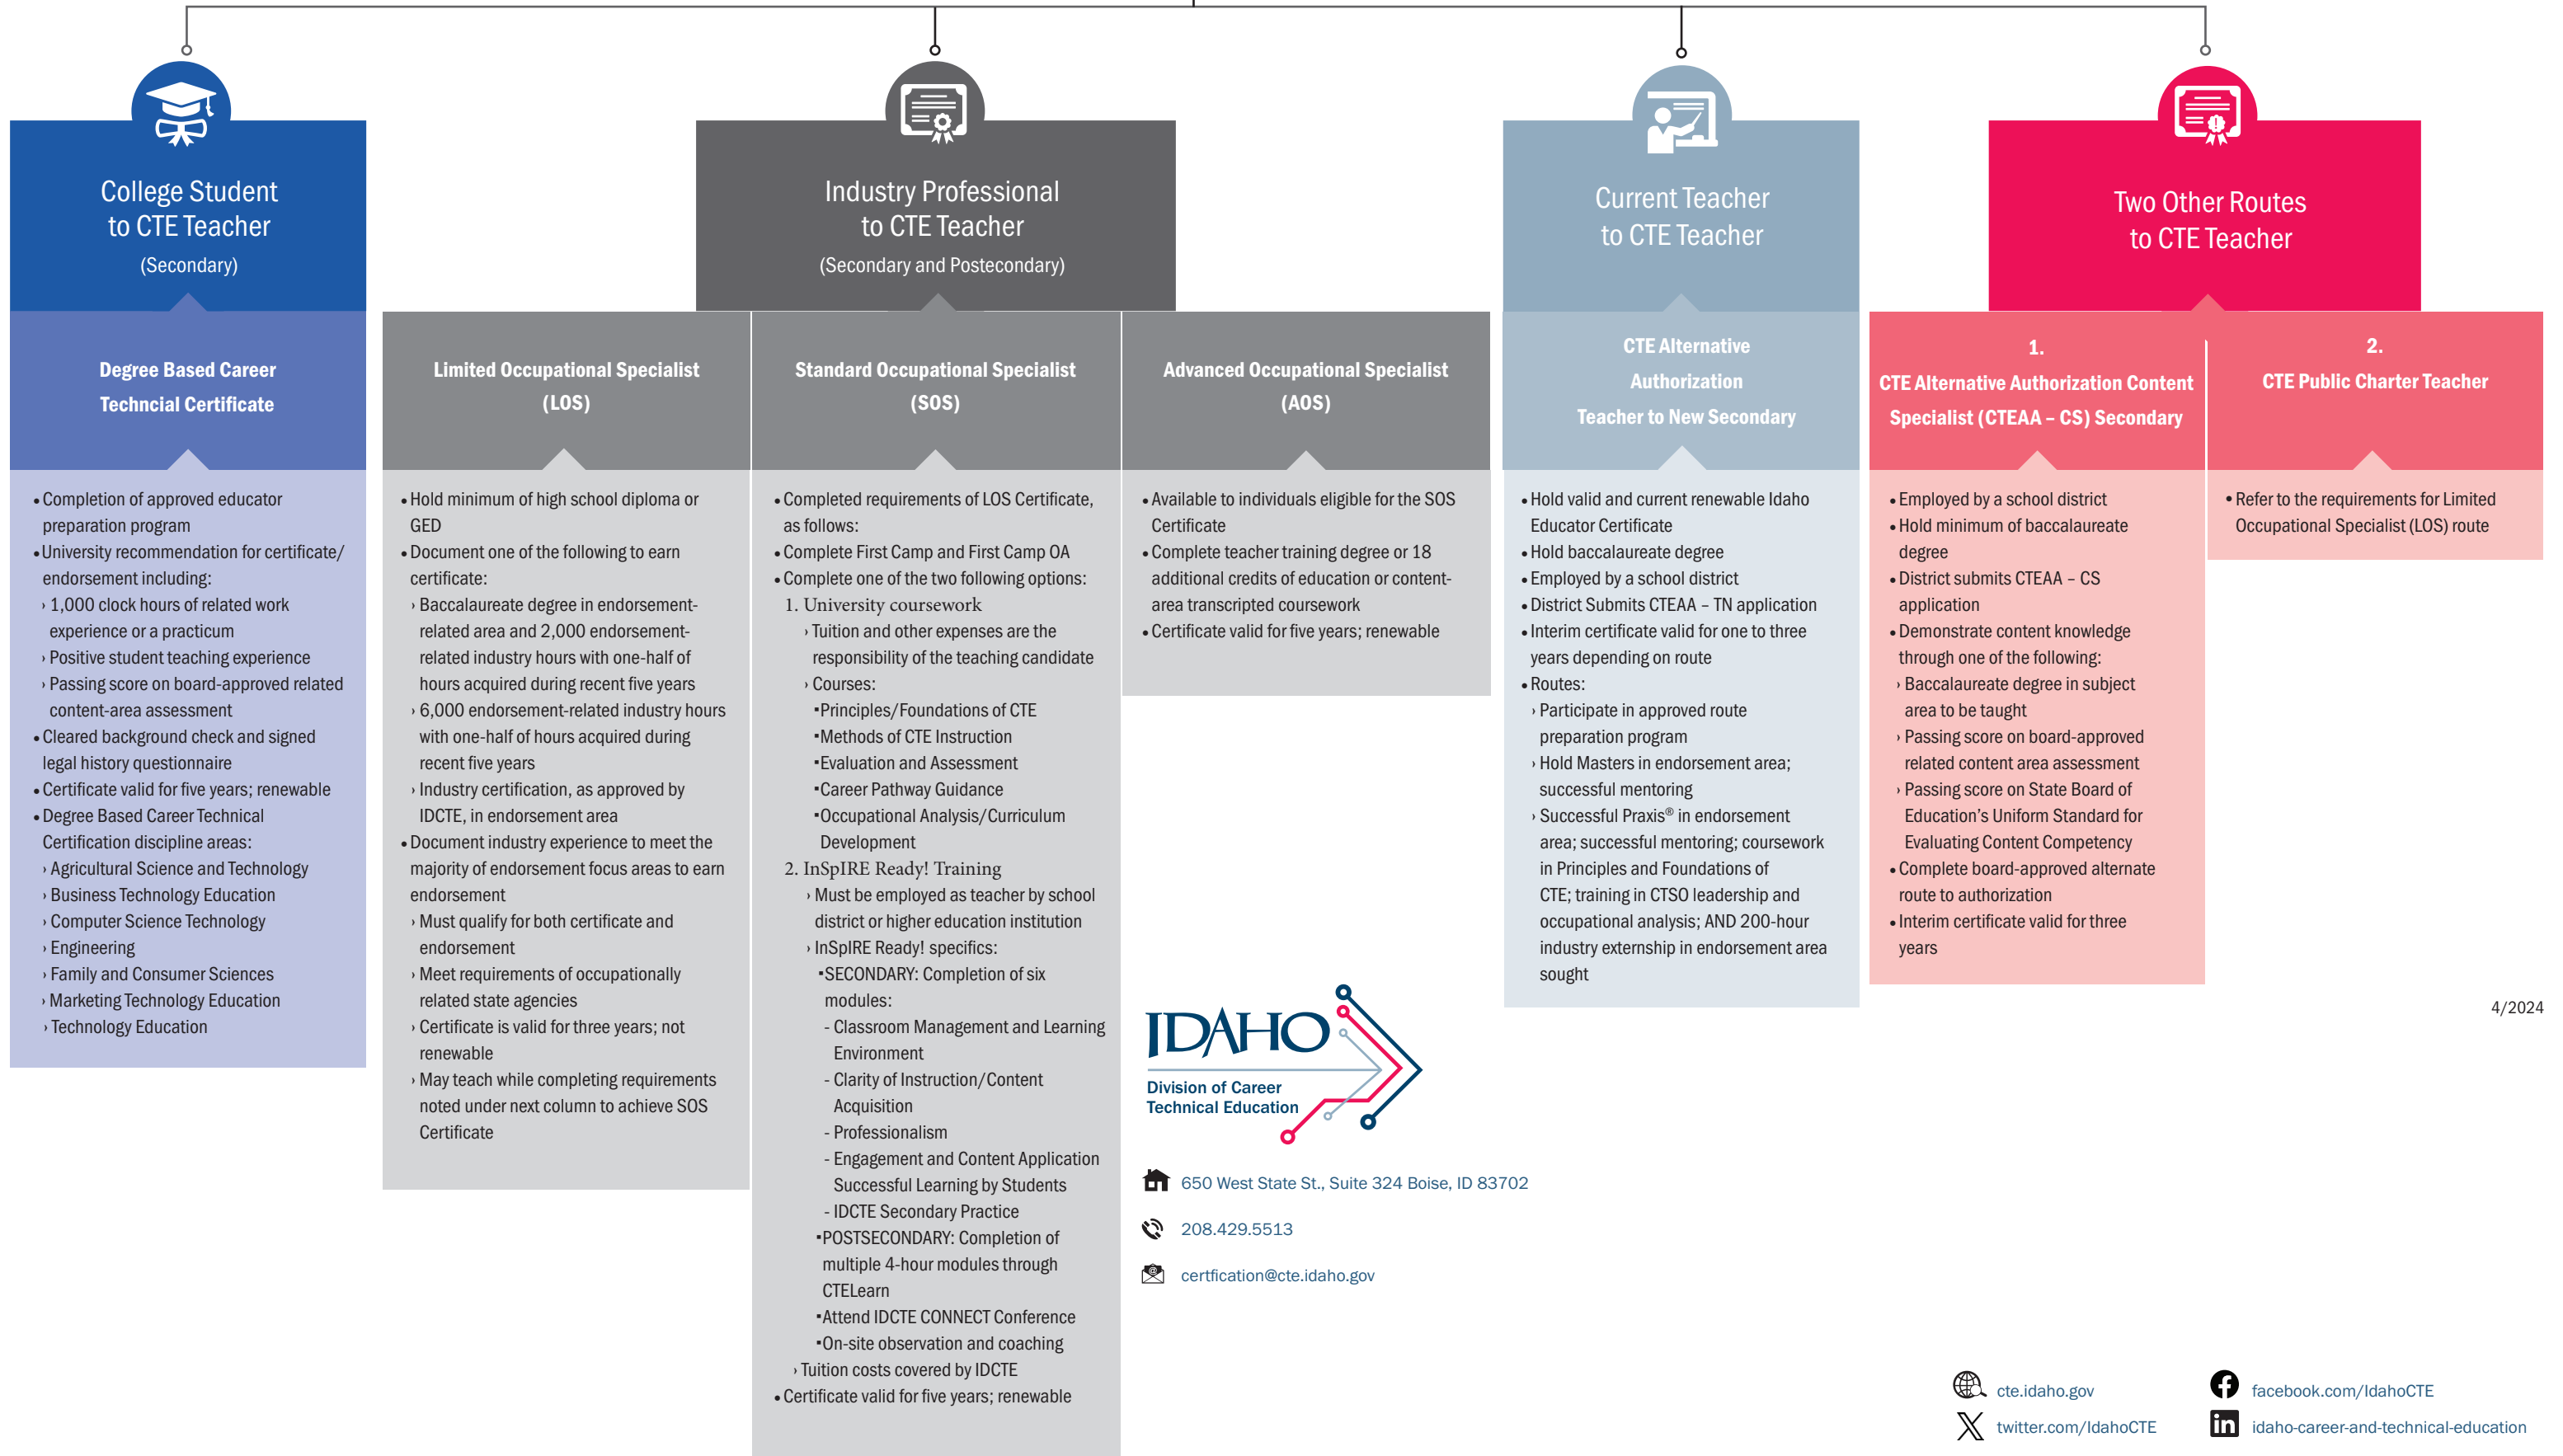

Routes to Becoming a CTE Teacher in Idaho

650 West State St., Suite 324 Boise, ID 83702

208.429.5513

certification@cte.idaho.gov