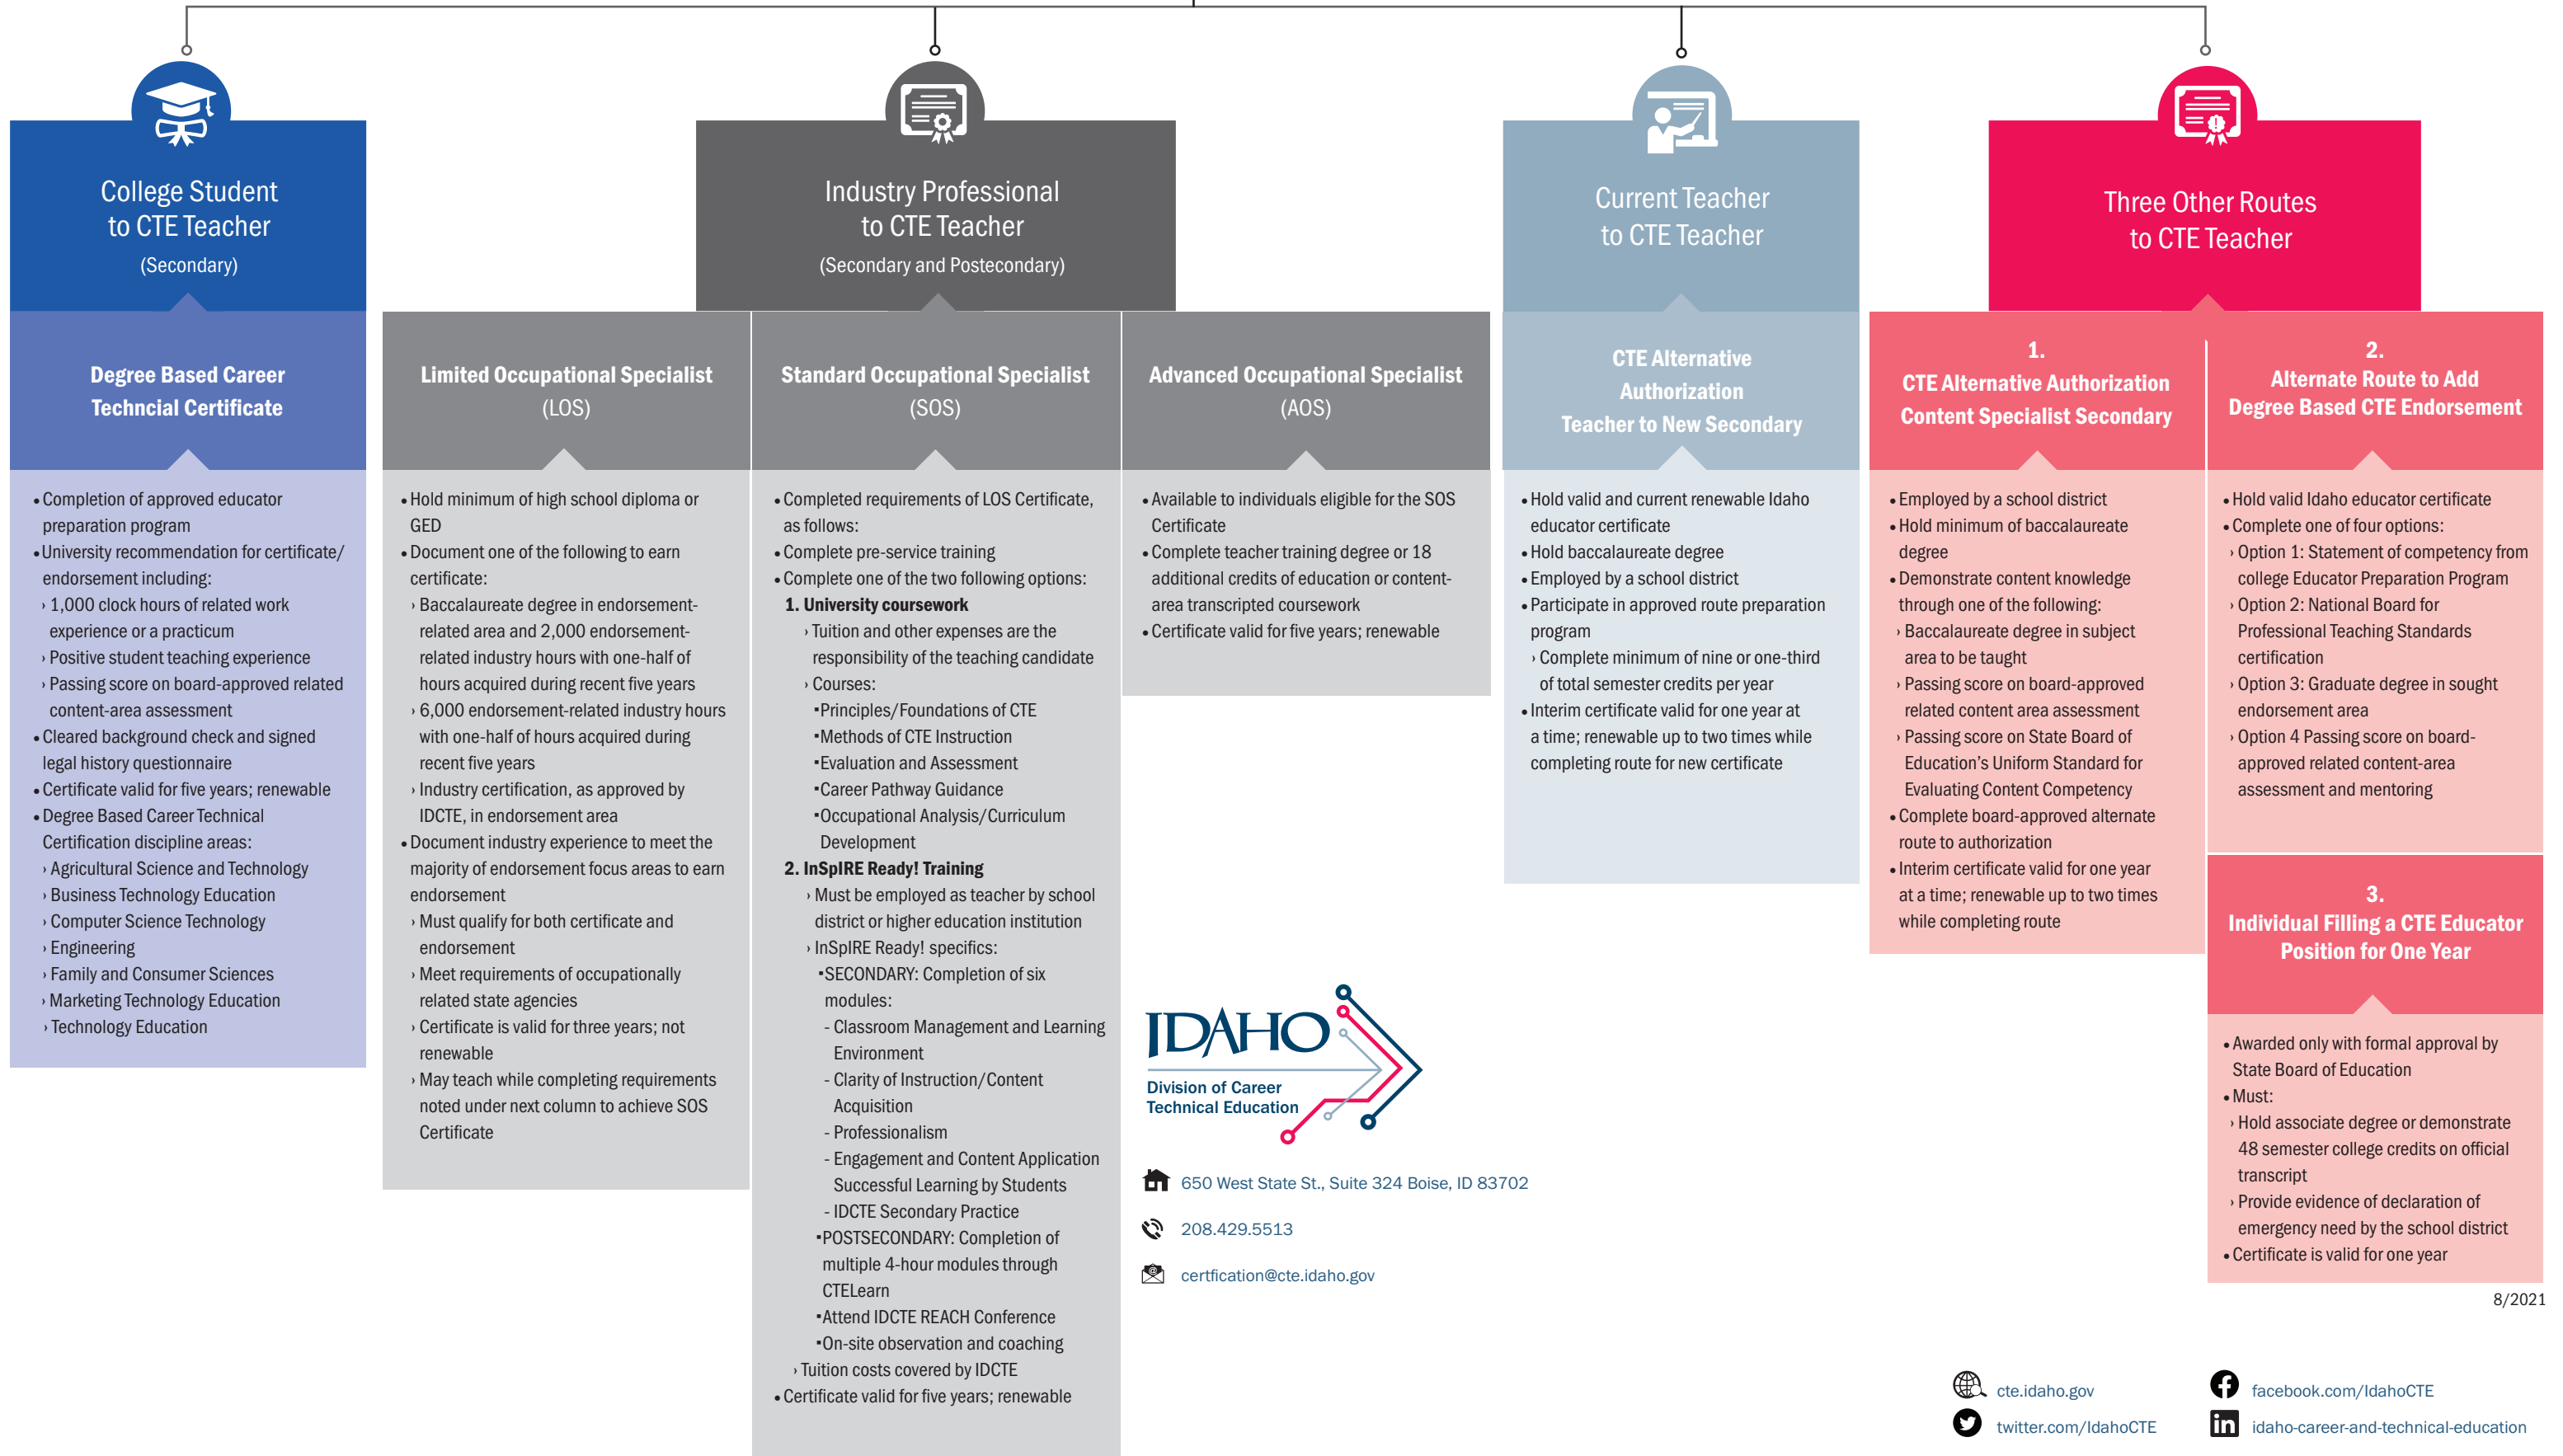

# Routes to Becoming a CTE Teacher in Idaho

650 West State St., Suite 324 Boise, ID 83702

208.429.5513

certification@cte.idaho.gov